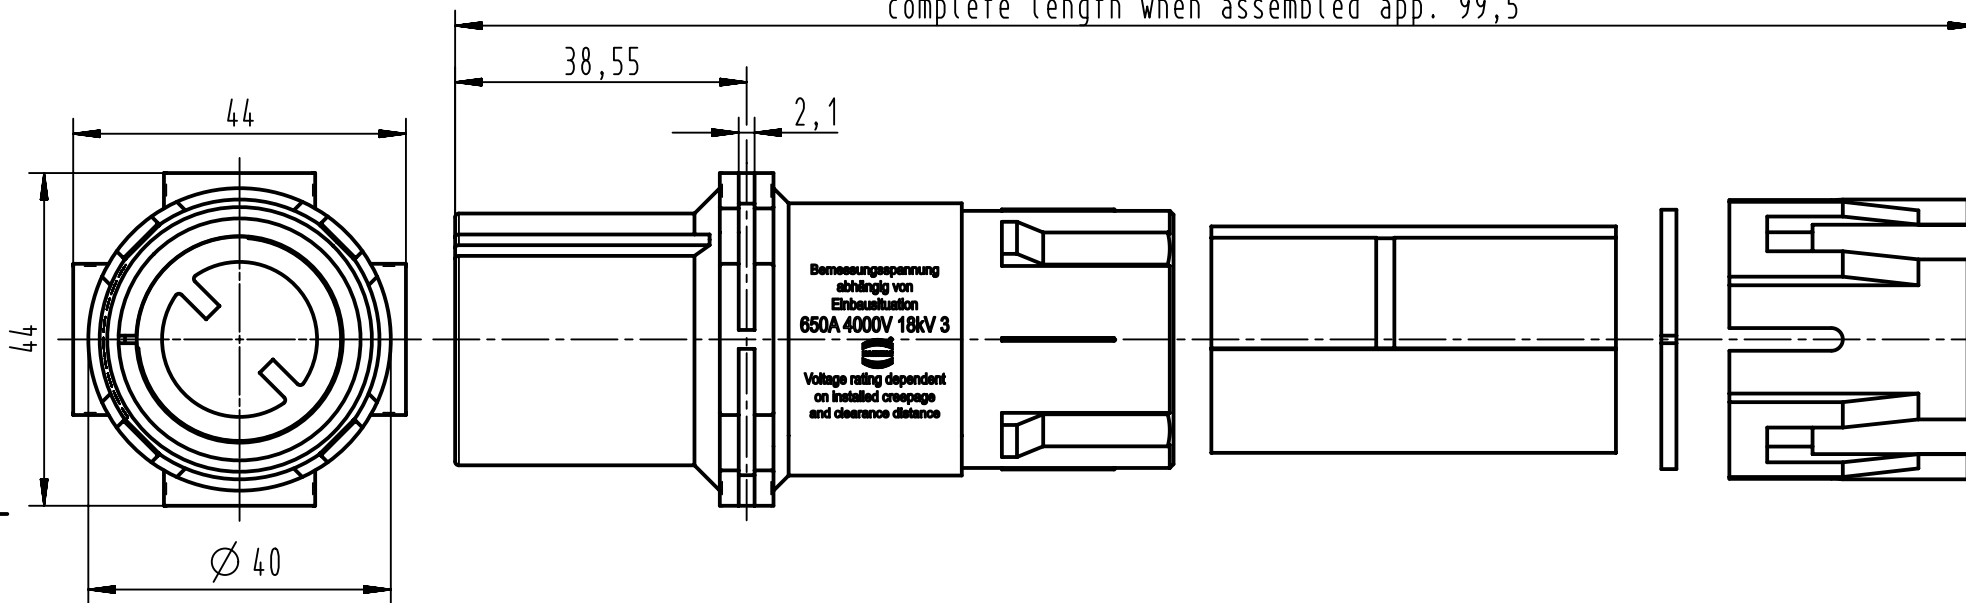

A

B

C

D

complete length when assembled app. 99,5

	All rights reserved Department EL PD - DE HARTING Electric GmbH & Co. KG D-32339 Espelkamp	All Dimensions in mm Original Size DIN A4		Scale 1:1	Free size tol.	Ref. Sub.
		Created by GRUBES	Inspected by BEISCHER	Standardisation SCHMIDTM	Date 2012-08-21	State Final Release
Title Han 1HC-F-TC650					Doc-Key / ECM-Nr. 100503265/UGD/002/A	
Type TB			Number 09 11 001 3112		Rev. A	Page 1/1