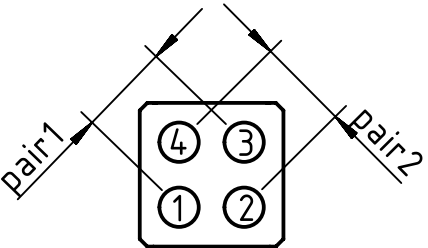

arrangement without cover

pin	10BASE-T 100BASE-TX	color
1	Tx+	white/orange
2	Rx+	white/green
3	Tx-	orange
4	Rx-	green

kind of delivery: piece parts

	All rights reserved Department EL PD - DE	All Dimensions in mm Original Size DIN A4		Scale 2:1	Free size tol.	Ref.
		Created by GRUBES	Inspected by TIEMANNA	Standardisation SCHMIDTM	Date 2016-09-22	State Final Release
HARTING Electric GmbH & Co. KG D-32339 Espelkamp		Title Han Megabit insert male			Doc-Key / ECM-Nr. 100217284 / UGD/002/F 500000109379	
		Type TB	Number 09 14 008 3016		Rev. F	Page 1/1