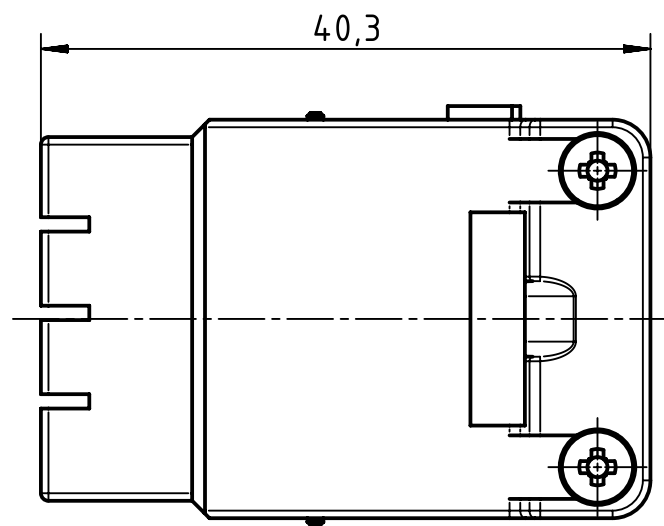

1 2 3 4 5 6

A

wiring acc. EIA/TIA 568A
view from termination side

green	2 ●	● 1	green/white
orange	6 ●	● 3	orange/white
blue	4 ●	● 5	blue/white
brown	8 ●	● 7	brown/white

B

C

D

Kind of delivery: piece parts

	All rights reserved Department EL PD - DE HARTING Electric GmbH & Co. KG D-32339 Espelkamp	All Dimensions in mm Original Size DIN A4	Scale 2:1	Free size tol.	Ref. Sub.
		Created by GRUBES	Inspected by WANGJ	Standardisation RUETERA	Date 2013-07-11
Title Han GigaBit contact carrier, female					Doc-Key / ECM-Nr. 100174324/UGD/007/A 500000064217
Type TB		Number 09 14 008 3111			Rev. A
					Page 1/1