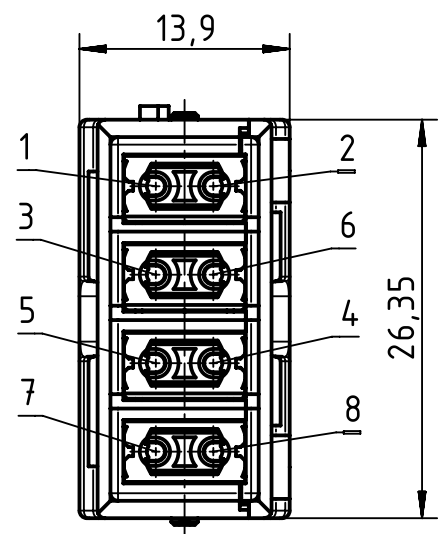

1 2 3 4 5 6

A

wiring acc. EIA/TIA 568A
view from termination side

green	2 ●	● 1	green/white
orange	6 ●	● 3	orange/white
blue	4 ●	● 5	blue/white
brown	8 ●	● 7	brown/white

B

C

D

Kind of delivery: piece parts

	All rights reserved Department EL PD - DE HARTING Electric GmbH & Co. KG D-32339 Espelkamp	All Dimensions in mm Original Size DIN A4	Scale 2:1	Free size tol.	Ref. Sub.
		Created by GRUBES	Inspected by WANGJ	Standardisation RUETERA	Date 2013-07-11
Title Han GigaBit contact carrier, female					Doc-Key / ECM-Nr. 100174324/UGD/007/A 500000064217
Type TB		Number 09 14 008 3111			Rev. A
					Page 1/1