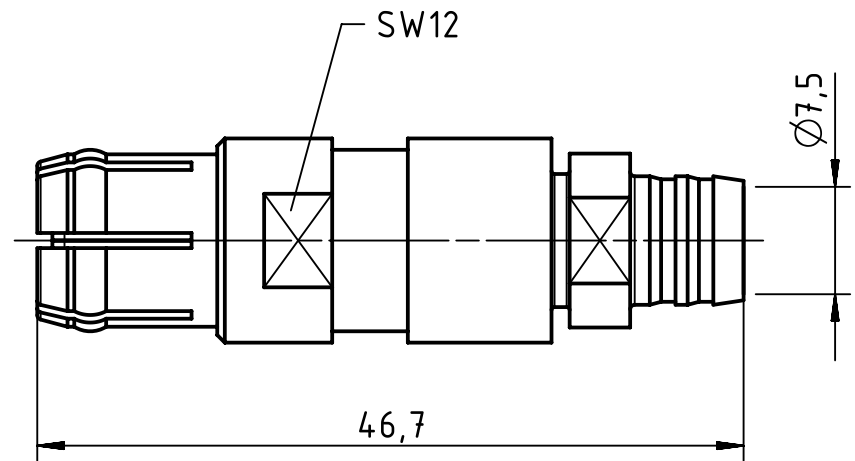

1 2 3 4 5 6

A

B

C

D

kind of delivery: piece parts

	All Dimensions in mm Original Size DIN A4	Scale 2:1		Free size tol.		Ref.	
						Sub.	
	All rights reserved Department EL PD - DE	Created by RULLKOETTER	Inspected by NICHTERLEIN	Standardisation TIEMANNA	Date 2016-03-03	State Final Release	
		Title Han Coax ETCS-contact-female; D=7,5mm					Doc-Key / ECM-Nr. 100509583/UGD/000/B 500000101103
HARTING Electric GmbH & Co. KG D-32339 Espelkamp		Type TB	Number 09 15 001 6201			Rev. B	Page 1/1